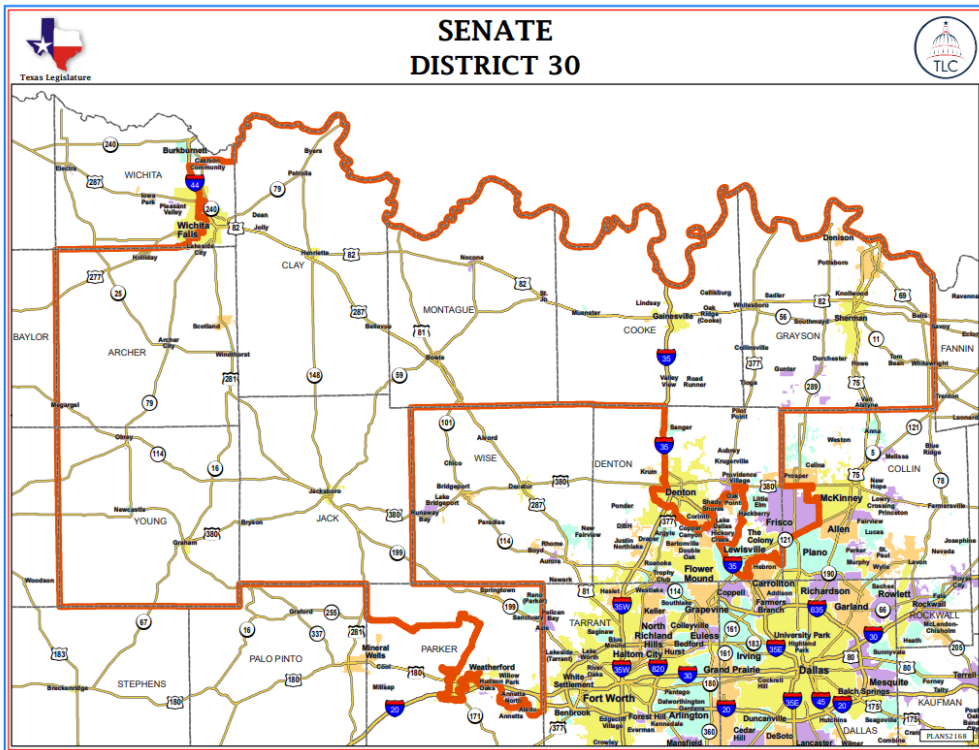

TEXAS SENATE – OPEN SEATS

- SD-30 (Drew Springer)
  - Cody Clark
  - Carrie de Moor
  - Brent Hagenbuch
  - Jace Yarbrough

- SD-15 (John Whitmire)
  - Michelle Bonton
  - Alberto Cardenas Jr.
  - Molly Cook
  - Rep. Jarvis Johnson
  - Todd Litton
  - Karthik Soora