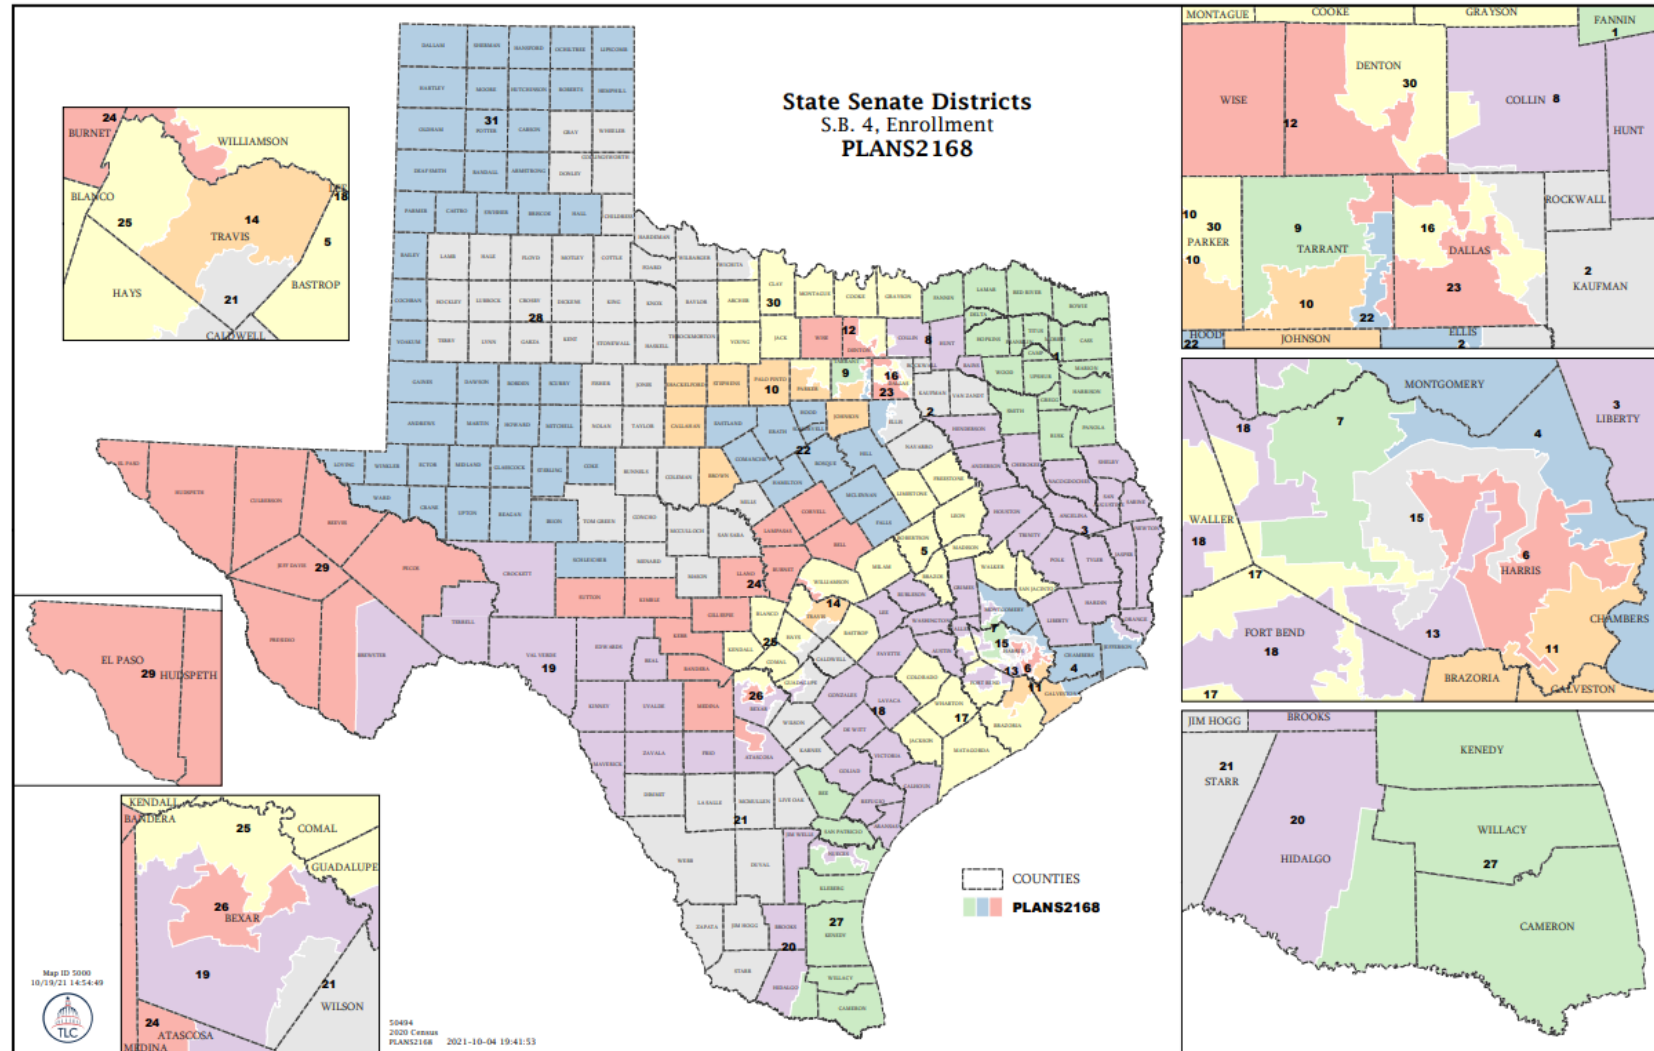

TEXAS SENATE

- 31 seats, only 15 are up for election in 2024
- Of the 15 up for election:
  - **Two open seats**
  - **One contested primary**