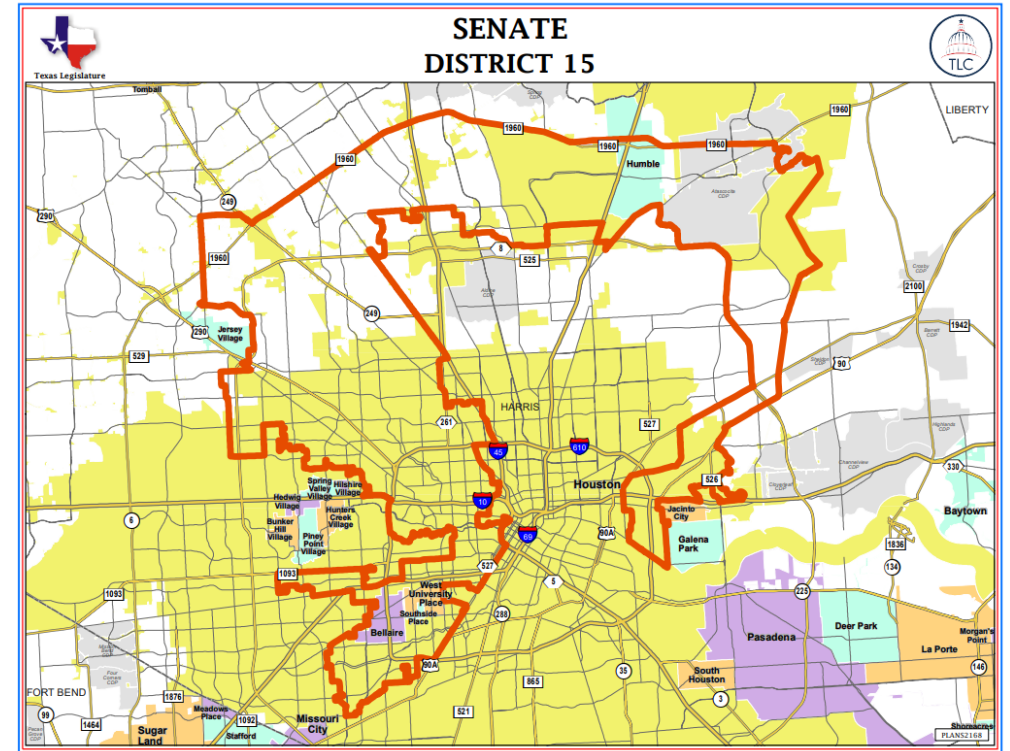

TEXAS SENATE – OPEN SEATS

- SD-30 (Drew Springer)
  - Cody Clark
  - Carrie de Moor
  - Brent Hagenbuch
  - Jace Yarbrough

- SD-15 (John Whitmire)
  - Michelle Bonton
  - Alberto Cardenas Jr.
  - Molly Cook
  - Rep. Jarvis Johnson
  - Todd Litton
  - Karthik Soora