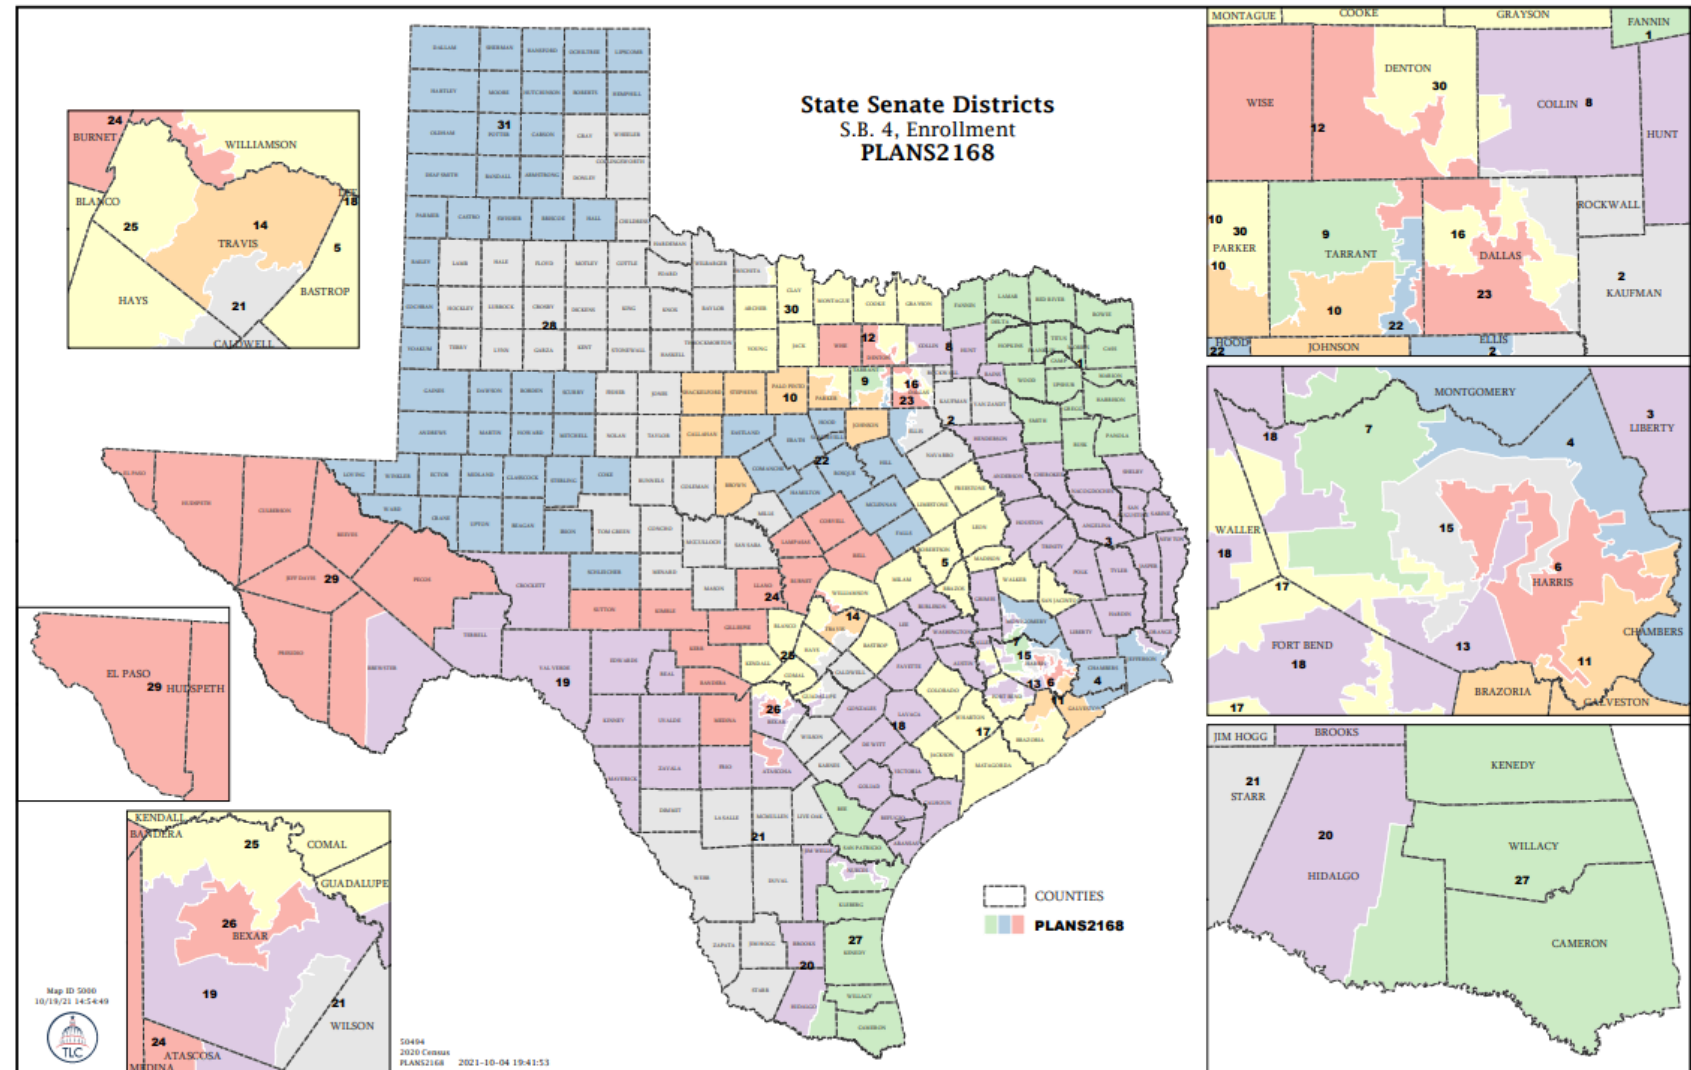

TEXAS HOUSE OF REPRESENTATIVES

- 150 members in the Texas House
  - 45 republican primary elections
  - 12 democrat primary elections
  - 17 open seats