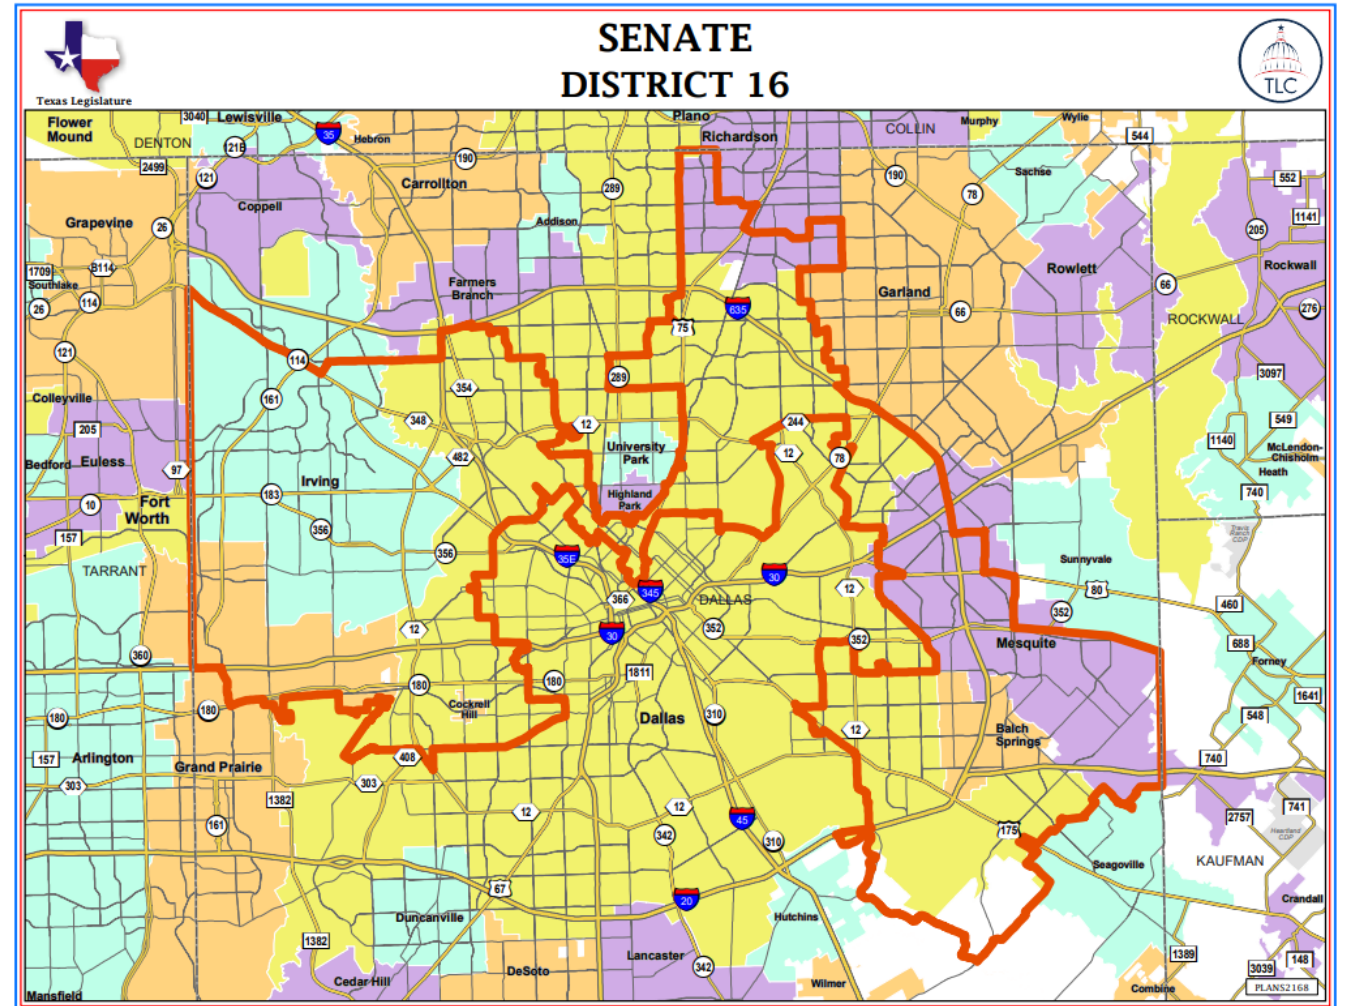

# TEXAS SENATE

- **One contested primary**
  - SD-16 (Nathan Johnson)
    - One Democrat Primary Challenger:  
Rep. Victoria Neave Criado