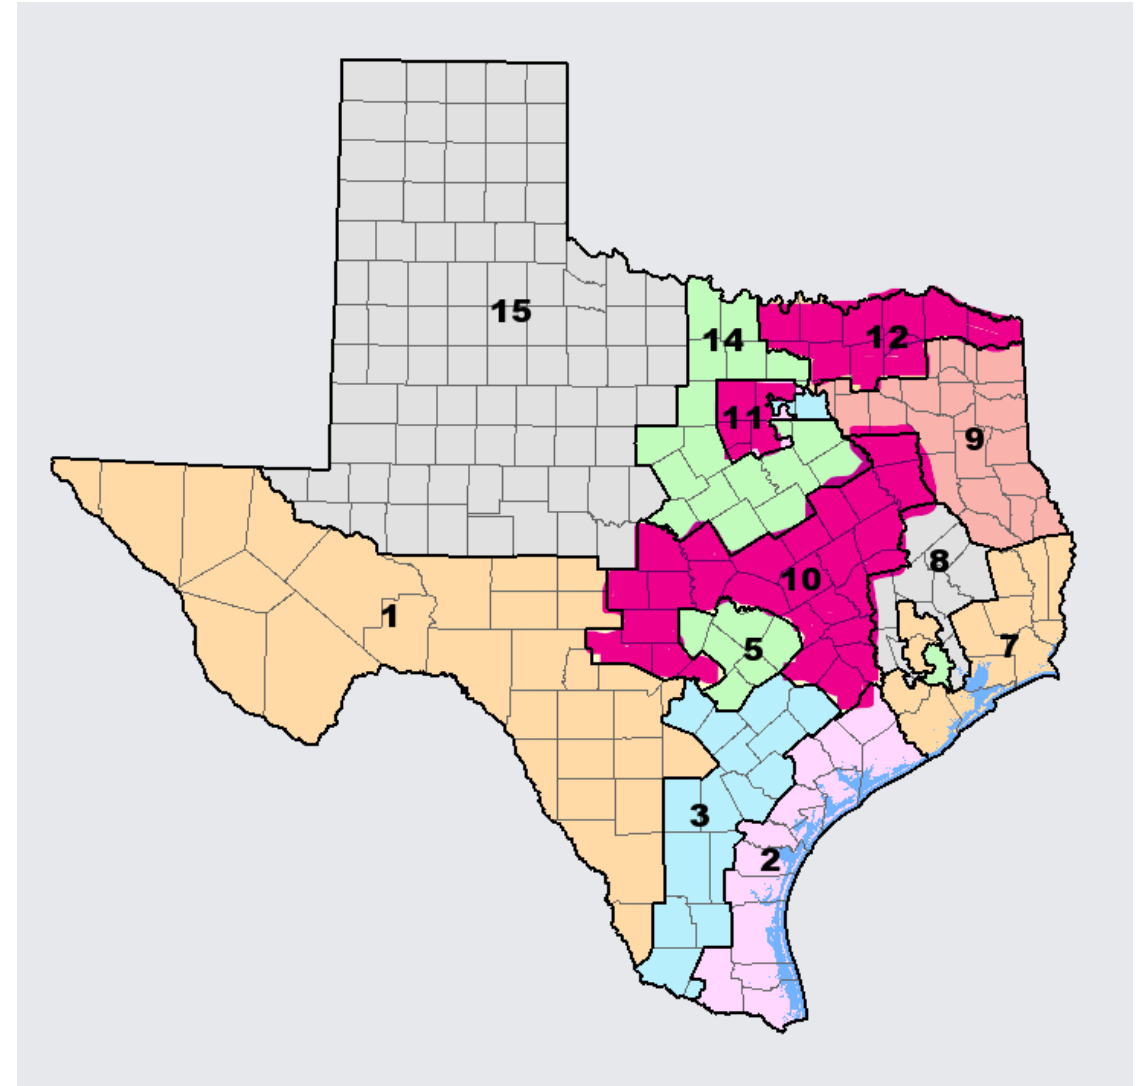

STATE BOARD OF EDUCATION

- **State Board of Education (7 races)**
  - District 10
    - Tom Maynard – incumbent
    - One Republican Challenger: Mary Bone
  - District 11
    - *Patricia Hardy* – incumbent
    - One Republican Challenger: Brandon Hall
  - District 12
    - *Pam Little* – incumbent
    - Three Republican Challengers